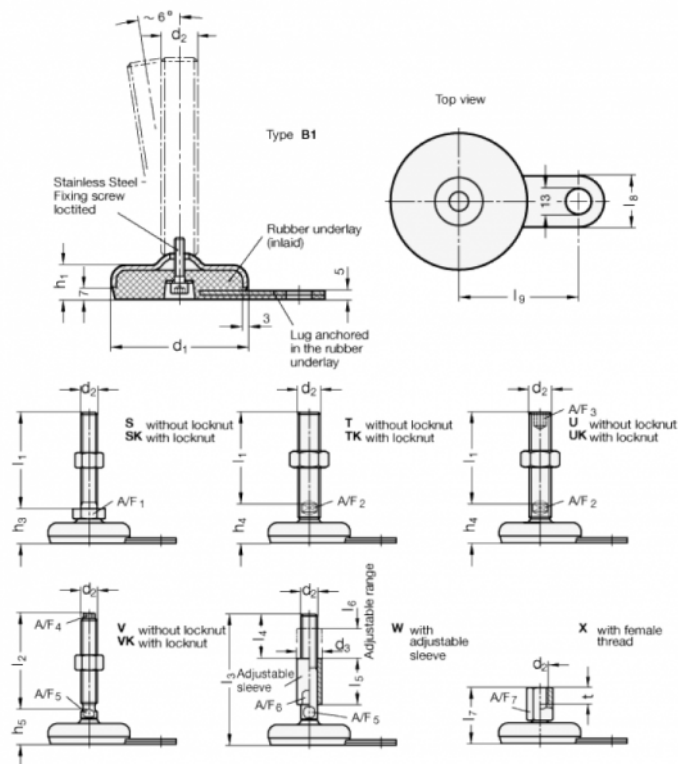

Article number: 203350M16100B1U

Description: E+G levelling foot
GN 33-50-M16-100-B1-U, Stainless steel

Note: U Without nut, Hexagon socket at the top, Wrench flat at the bottom

Measures

A/F2 = 12

l9 = 45

A/F3 = 8

d1 = 50

d2 = M16

h1 = 18

h3 = 32

l1 = 100

l8 = 25